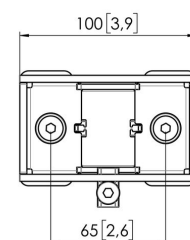

### Key Benefits

- Height Adjustable
- Suitable for one, two or a whole series of monitors
- Easy install
- Flexible modular system
- TÜV certified / 10-year guarantee

Build your ideal monitor arm The MOMO C202 Pole Adapter for Interface Bar Components is part of MOMO Motion and Motion+. Specially designed for pole mounting. Endless possibilities Create a multi-monitor set-up with just a few components. Including both straight and angled positions. MOMO monitor arm accessories and components are installed using just one allen (hex) key, cleverly integrated into the product. So you'll always have the right tool at hand.