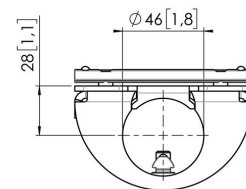

## MOMO C202 Pole Adapter for Interface Bar Components, Motion (white)

### Key Benefits

- Height Adjustable
- Suitable for one, two or a whole series of monitors
- Easy install
- Flexible modular system
- TÜV certified / 10-year guarantee

Build your ideal monitor arm The MOMO C202 Pole Adapter for Interface Bar Components is part of MOMO Motion and Motion+. Specially designed for pole mounting. Endless possibilities Create a multi-monitor set-up with just a few components. Including both straight and angled positions. MOMO monitor arm accessories and components are installed using just one allen (hex) key, cleverly integrated into the product. So you'll always have the right tool at hand.