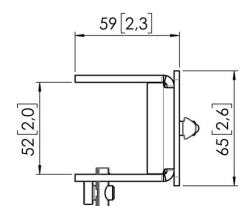

### Key Benefits

- Height Adjustable
- Suitable for one, two or a whole series of monitors
- Easy install
- Flexible modular system
- TÜV certified / 10-year guarantee

Build your ideal monitor arm The MOMO C202 Pole Adapter for Interface Bar Components is part of MOMO Motion and Motion+. Specially designed for pole mounting. Endless possibilities Create a multi-monitor set-up with just a few components. Including both straight and angled positions. MOMO monitor arm accessories and components are installed using just one allen (hex) key, cleverly integrated into the product. So you'll always have the right tool at hand.